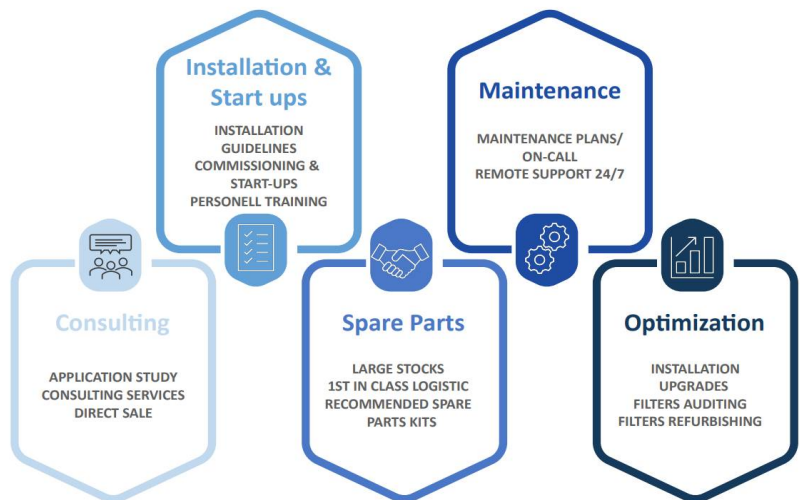

## Our Technical Service Group:

Experienced service Engineers

Immediate video support

Express on-site service

World-wide availability

## Multi-Brand

Specialized in:

- Alfa Laval
- Filtrex
- Boll & Kirch
- Hydac
- Mahle
- AKO
- NANTONG
- Bernoulli
- Amiad
- Kanagawa Kiki
- Filtersafe
- Krone

and more..

**70 years**  
Experts in filters

Phone: +49 40 52 1089 – 64  
Mobile: +49 (0) 172 - 400 4447  
service@vte.com  
www.vte.com

**Experienced - Reliable**